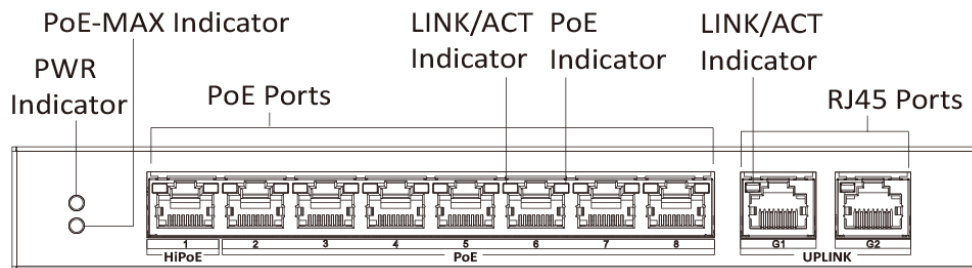

Physical Interface

Front panel: