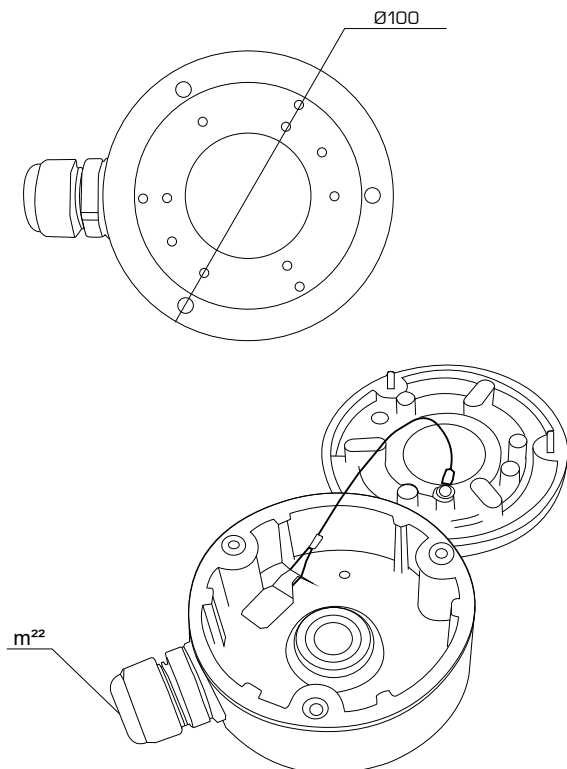

DS-1280ZJ-XS

FEATURES:

- Aluminum alloy material with surface spray treatment
- Waterproof design
- Cable hole on bracket makes the feature better

HIKVISION

DS-1280ZJ-XS

SPEC	
Parameters	Junction box
Colour	Hik White
Feature	Suitable for bullet cameras
Material	Aluminum Alloy
Dimension	Ø100 x 43.2 x 129mm
Weight	320g

INFORMATION:

- The bracket should be installed on a flat wall
- The wall must be capable of supporting over 3 times as much as the total weight of the camera and the mount
- The maximum load capacity of the bracket is 4.5kg
- Waterproof ribber is necessary for outdoor application

unit: mm