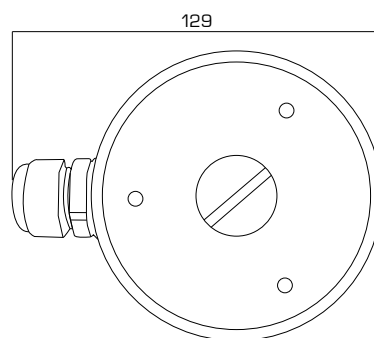

DS-1280ZJ-XS

FEATURES:

- Aluminum alloy material with surface spray treatment
- Waterproof design
- Cable hole on bracket makes the feature better

HIKVISION

DS-1280ZJ-XS

SPEC	
Parameters	Junction box
Colour	Hik White
Feature	Suitable for bullet cameras
Material	Aluminum Alloy
Dimension	Ø100 x 43.2 x 129mm
Weight	320g

INFORMATION:

- The bracket should be installed on a flat wall
- The wall must be capable of supporting over 3 times as much as the total weight of the camera and the mount
- The maximum load capacity of the bracket is 4.5kg
- Waterproof ribber is necessary for outdoor application

unit: mm