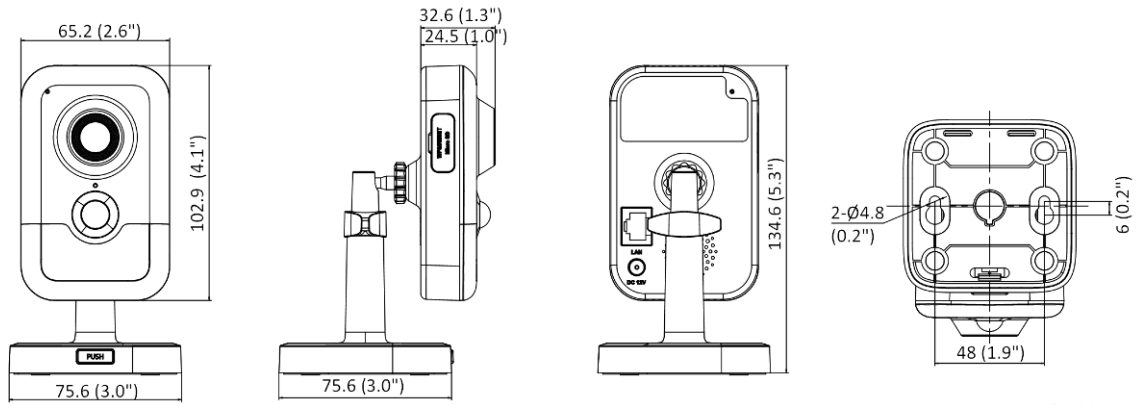

Unit: mm (inch)