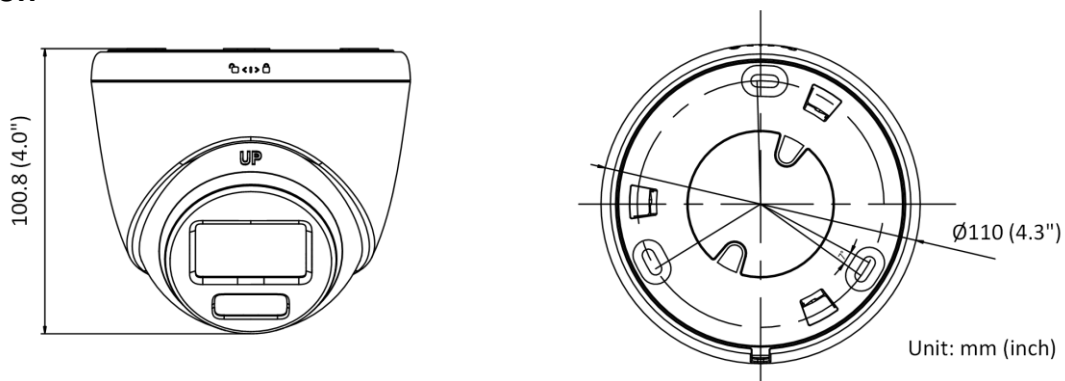

Dimension

Accessory

DS-1280ZJ-S
Junction Box

DS-1276ZJ-SUS
Corner Mount

DS-1275ZJ-SUS
Vertical Pole Mount

DS-1272ZJ-110-TRS
Wall Mount

Distributed by

HIKVISION®

Headquarters

No.555 Qianmo Road, Binjiang District,
Hangzhou 310051, China
T +86-571-8807-5998
overseasbusiness@hikvision.com

Hikvision USA
T +1-909-895-0400
sales.usa@hikvision.com

Hikvision Europe
T +31-23-5542770
sales.eu@hikvision.com

Hikvision UK & Ireland
T +01628-902140
sales.uk@hikvision.com

Hikvision UAE
T +971-4-4432090
salesme@hikvision.com

Hikvision Russia
T +7-495-669-67-99
saleru@hikvision.com

Hikvision Australia
T +61-2-8599-4233
salesau@hikvision.com

Hikvision Italy
T +39-0438-6902
info.it@hikvision.com

Hikvision South Africa
Tel: +27 (0) 0351172
sale.africa@hikvision.com

Hikvision Singapore
T +65-6684-4718
sg@hikvision.com

Hikvision Korea
T +82-(0)31-731-8817
sales.korea@hikvision.com

Hikvision India
T +91-22-28469900
sales@pramahikvision.com

Hikvision Brazil
T +55 11 3318-0050
Latam.support@hikvision.com

Hikvision France
T +33(0)1-85-330-450
info.fr@hikvision.com

Hikvision Spain
T +34-91-737-16-55
info.es@hikvision.com

Hikvision Poland
T +48-22-460-01-50
info.pl@hikvision.com

Hikvision Canada
T +1-866-200-6690
sales.canada@hikvision.com

Hikvision Turkey
T +90 (216)521 7070- 7074
sales.tr@hikvision.com

Hikvision Kazakhstan
T +7-727-9730667
nikia.panfilov@hikvision.ru

Hikvision Tashkent
T +99-87-1238-9438
uzb@hikvision.ru

Hikvision Indonesia
T +62-21-2933759
Sales.Indonesia@hikvision.com

Hikvision Thailand
T +662-275-9949
sales.thailand@hikvision.com

Hikvision Malaysia
T +601-7652-2413
sales.my@hikvision.com

Hikvision Vietnam
T +84-974270888
sales.vt@hikvision.com

Hikvision Hong Kong
T +852-2151-1761
info.hk@hikvision.com

Hikvision Colombia
sales.colombia@hikvision.com