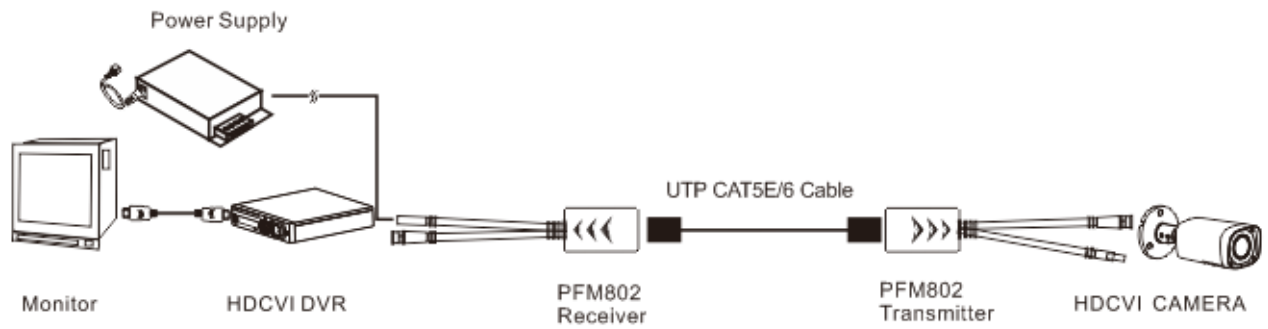

Application

Package Information

- Passive video balun with power PFM802 *1