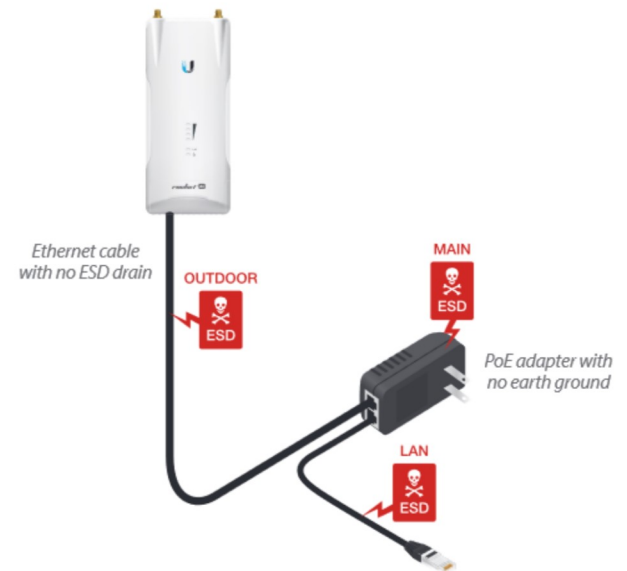

Potential for ESD

Areas vulnerable to ESD events in a network without a Ubiquiti PoE Adapter.