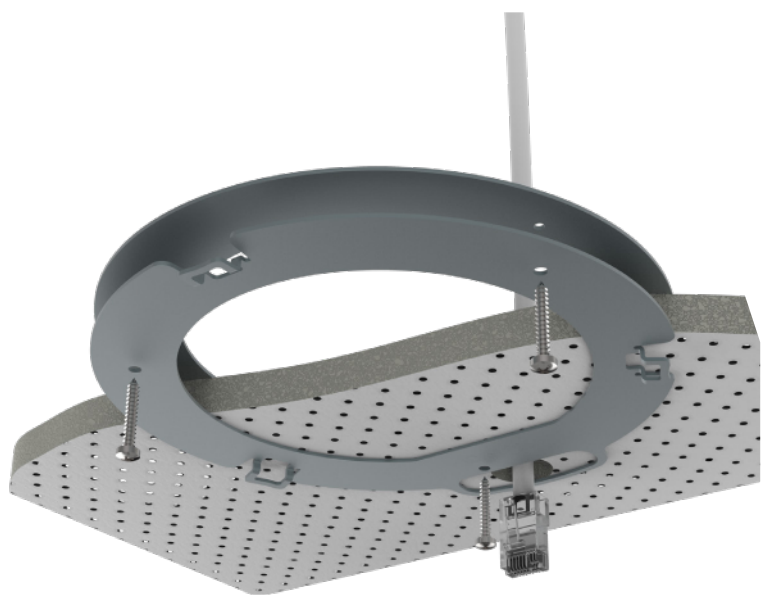

# cAP 2nD

RouterBOARD cAP-2nD (ceiling Access Point) is our first 2.4 GHz Dual-Chain ceiling AP. Inconspicuously designed, it blends into the environment, perfect for hospitality business like hotels, airports, shopping malls etc.

cAP-2nD supports 802.11b/g/n and can be powered by PoE. It's a perfect companion for the MikroTik CAPsMAN (controlled AP system manager), allowing you to control all your AP devices from one central location.

24 V 0.38 A  
power dapter

Ceiling mount

PoE injector

K-46 screw kit

Unlike traditional controller software, which requires a separate PC/Mac to run, our CAPsMAN runs on any existing RouterBOARD device in your network. No need for a separate controller machine. Everything is included to get you started, wall/ceiling mount, PoE injector, power adapter and even the screws and screw anchors.